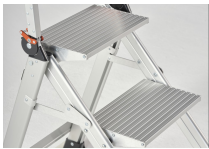

Jumbo Step stepladder

✓ Professional use

- Small but robust
- Extra-large steps, improved standing comfort
- With handy tool tray

Jumbo Step - Single-sided. The robust and user-friendly stepladder.

The Jumbo Step is a robust stepladder. Easy to use and offering optimum comfort. The steps are fitted with extra big steps with a rubber, anti-slip profile. So you'll always be comfortable. The steps gradually increase in height. This allows you to ascend and descend safely.

The safety guardrail gives you extra grip. Completed your work? Thanks to the optimised unlocking system, you clear away your ladder within minutes. Folded, the ladder hardly takes up any space and when you set it up, you always stand comfortably.

Optimum standing comfort

You'll stand comfortably on the Jumbo Step. This is due to the extra big steps that are finished with anti-slip rubber profiles.

Stable and secure

Large anti-slip feet provide reliable stability. Greater certainty, greater safety.