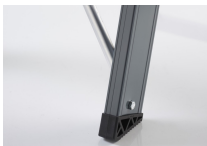

Stable and secure

Large anti-slip feet provide reliable stability. Greater certainty, greater safety.