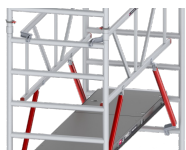

## Altrex frames: All types and sizes available

You will reach any required height using the frames of Altrex. Available in versions from two rungs to seven rungs. The 4-rungs frames are 1 metre high and with a 7-rungs frame, you have a frame of 2 metres. The rungs have an anti-slip profile and have a rung distance of 28 centimetres. The rung distance of a MiTOWER frame is 25 centimetres.

All Altrex frames are welded all around. The frames of the RS TOWER 5 series have a patented locking pin system. This locking pin system ensures that the locking pin is always fixed, so that you can never lose it. The frames have uniquely flexible collar tubes, ensuring that the frame will always fit. In addition, all frames have double holes for the locking pin to guarantee quick mounting.

### Collar tubes

The collar tubes have caps to prevent fouling. In addition, the collar tubes are flexible, so that the frames fit better.

### Reinforces bottom side

The bottom side of the frames are reinforced by a ring, which guarantees the fit. Furthermore, the locking pins have a transport position and a usage position, allowing quick mounting.